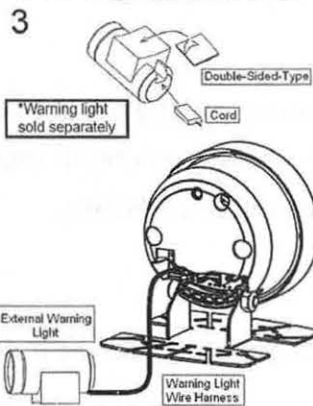

ELECTRICAL GAUGES W/PEAK & WARNING

52mm SUPREME SERIES WHITE / AMBER LED DISPLAY

Boost / Vacuum Gauge

OPENING CEREMONY

WWW.RSPEC.CO.UK