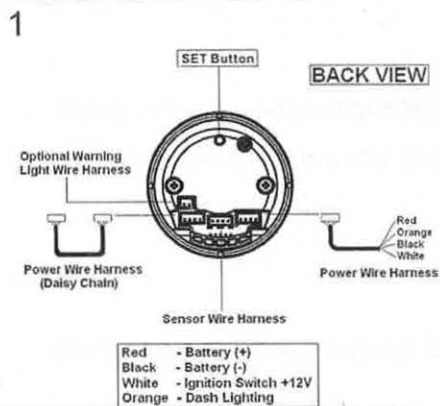

ELECTRICAL GAUGES W/PEAK & WARNING

52mm SUPREME SERIES WHITE / AMBER LED DISPLAY

Boost / Vacuum Gauge

OPENING CEREMONY

WWW.RSPEC.CO.UK