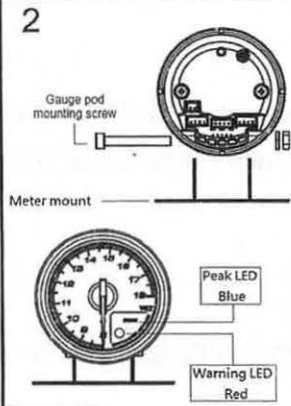

ELECTRICAL GAUGES W/PEAK & WARNING

52mm SUPREME SERIES WHITE / AMBER LED DISPLAY

Boost / Vacuum Gauge

OPENING CEREMONY

WWW.RSPEC.CO.UK