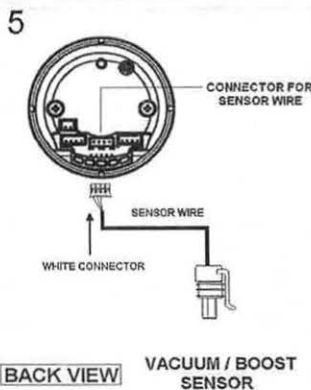

ELECTRICAL GAUGES W/PEAK & WARNING

52mm SUPREME SERIES WHITE / AMBER LED DISPLAY

Boost / Vacuum Gauge

OPENING CEREMONY

WWW.RSPEC.CO.UK